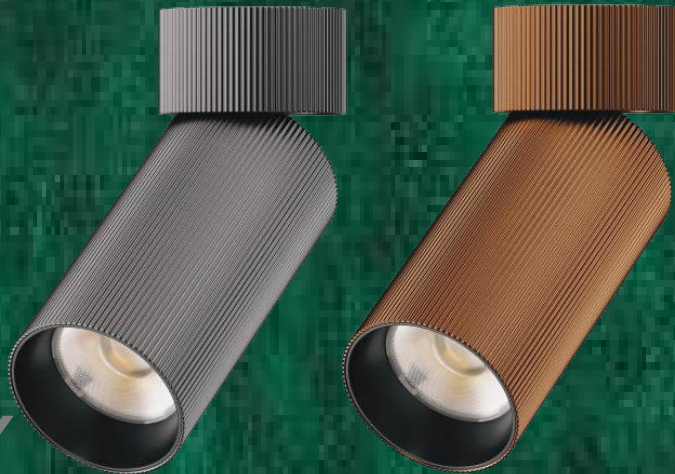

NEUVE LED WALL SPOT LIGHT

CRI > 90

0.95 PF
DRIVER

100
LM/WATT

2500V
SURGE

POWERED
BY
TOYONIA

BROWN

SS GREY

2
YEARS
WARRANTY