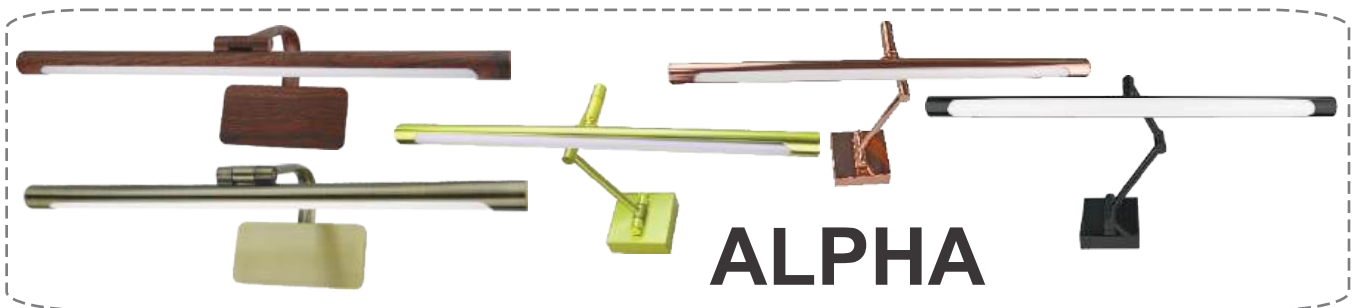

ΔVIZAKTA

MIRROR LIGHTS