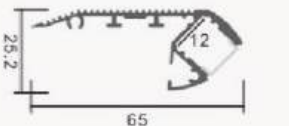

STAIRCASE PROFILE

SC - 01

STAIRCASE PROFILE
65 X 26 MM

D.L.P - 1000