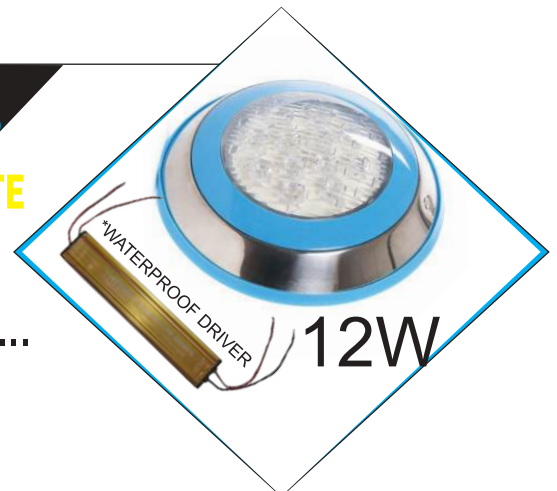

D.L.P-4500

WARMWHITE

WHITE
BLUE

SIZE : 215 MM
COLOR : RGB
FINISH : SS

D.L.P-5500

MULTI
WITH REMOTE

*12V WATERPROOF DRIVER MANDATORY AT ADDITIONAL COST

AQUA PATH LIGHT - BURIAL