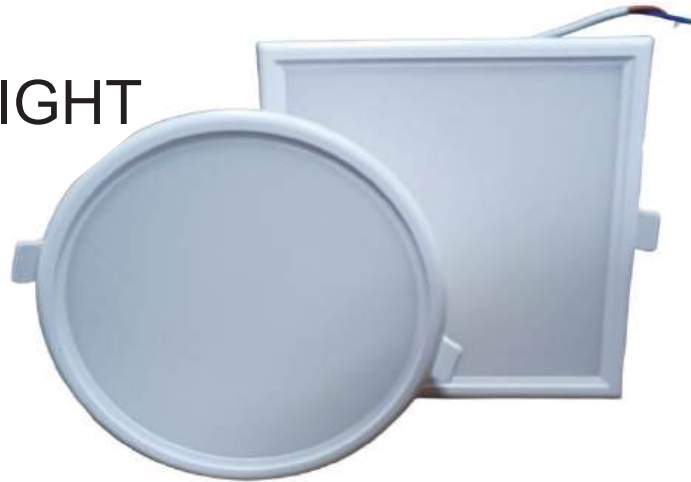

AVIZAKTA

JADE LED PANEL LIGHT

SHAPE : **ROUND** **SQUARE**

**0.95 PF
DRIVER**

**2500V
SURGE**

CRI > 90

**110
LM/WATT**

**JADE
8W**

D.L.P - 350

BACKLED PANEL LIGHT

**CUT-OUT 100MM
OUTER 118MM**

**SHAPE : ROUND / SQUARE
COL. TEMP : 3000K / 4000K / 6000K**

**JADE
12W**

D.L.P - 500

BACKLED PANEL LIGHT

**CUT-OUT 125MM
OUTER 143MM**

**SHAPE : ROUND / SQUARE
COL. TEMP : 3000K / 4000K / 6000K**

**JADE
18W**

D.L.P - 550

BACKLED PANEL LIGHT

**CUT-OUT 150MM
OUTER 166MM**

**SHAPE : ROUND / SQUARE
COL. TEMP : 3000K / 4000K / 6000K**