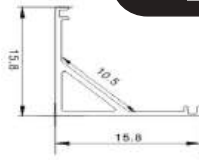

AVIZAKTA

ALUMINIUM CORNER PROFILE

L - 01

D.L.P. - 140

APPLICATION : CORNER
DIMENSION : 15.8*D15.8MM