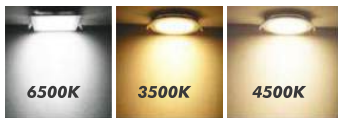

DLP : 400

CUT-OUT: 4 INCHES
OUTER : 5 INCHES

15W

DLP : 600

CUT-OUT: 6 INCHES
OUTER : 7 INCHES

22W

DLP : 900

CUT-OUT: 8 INCHES
OUTER : 9 INCHES