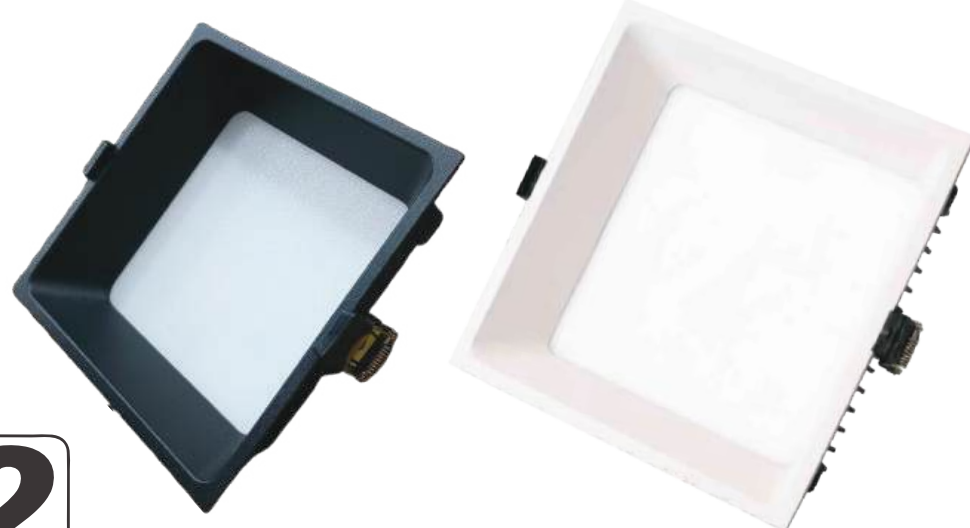

AVIZAKTA

COSMO PRO

SHAPE : **ROUND** **SQUARE**

0.95 PF DRIVER

CRI > 110

2500V SURGE

110 LM/WATT

BODY COLOR : BLACK / WHITE

COSMO PRO
12W

D.L.P - 800

BACKLED DOWNLIGHT

CUT-OUT : 100 MM
OUTER : 118 MM
DEPTH : 50 MM
SHAPE : SQUARE

COL. TEMP : 3000K / 4000K / 6000K

COSMO PRO
18W

D.L.P - 1100

BACKLED DOWNLIGHT

CUT-OUT : 130MM
OUTER : 145MM
DEPTH : 53MM
SHAPE : SQUARE

COL. TEMP : 3000K / 4000K / 6000K

COSMO PRO
24W

D.L.P - 1500

BACKLED DOWNLIGHT

CUT-OUT : 143MM
OUTER : 168MM
DEPTH : 55MM
SHAPE : SQUARE

COL. TEMP : 3000K / 4000K / 6000K