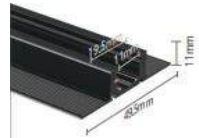

XTRIM MAGNETIC TRACK ACCESSORIES 48V

RECESS TRACK CHANNEL & ACCESSORIES 10MM

XTRIM
XR - 1 MTR

D.L.P - 1800
RECESS MOUNTED
TRACK CHANNEL

XTRIM
XR - 2 MTR

D.L.P - 3500
RECESS MOUNTED
TRACK CHANNEL

XTRIM
XR - 3 MTR

D.L.P - 5200
RECESS MOUNTED
TRACK CHANNEL

XTRIM XRJ- L INNER

D.L.P - 700 RECESS
L JOINTER
WALL + CEILING

XTRIM XRJ- L OUTER

D.L.P - 700
RECESS L JOINTER
CEILING L