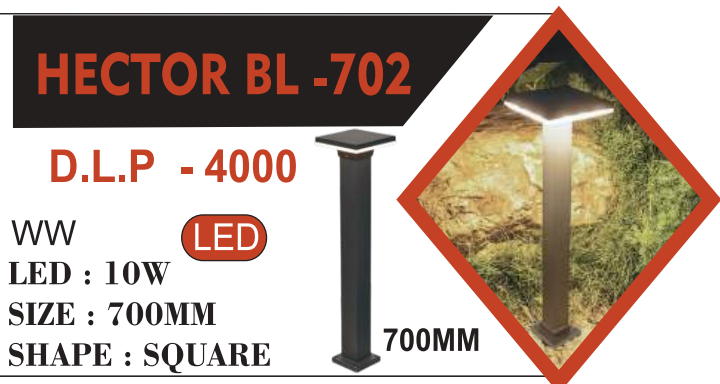

HECTOR BL -702

D.L.P - 4000
WW **LED**
LED : 10W
SIZE : 700MM
SHAPE : SQUARE

700MM