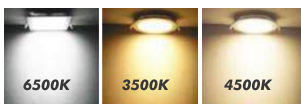

22W

DLP : 1200

SIZE : 9 INCHES

Switch to ☐ White + ☒ Warm White + ☐ Neutral White

☐ Round ☒ Square