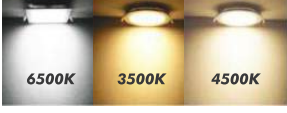

SMART PANEL LIGHT

Square Round

8W

DLP : 1200

CUT-OUT: 4 INCHES
OUTER : 5 INCHES
Dimmable & Tunable

15W

DLP : 1400

CUT-OUT: 6 INCHES
OUTER : 7 INCHES
Dimmable & Tunable