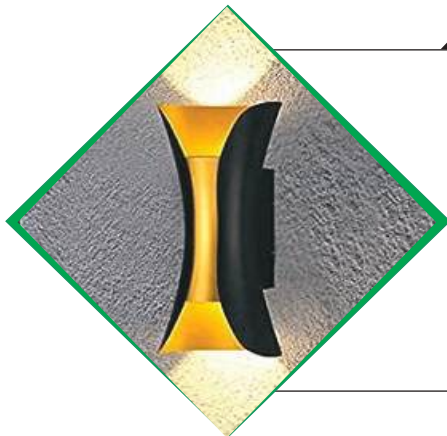

AVIZAKTA

VOLVO

Powered by:
BRIDGELUX

IP-65

1
YEAR
WARRANTY

2 WAY OUTDOOR LIGHTS

VOLVO 205

BLACK+BLACK

D.L.P - 1200

WATTS : 2 X 5W
MODEL : 2WAY
COLOR : WH / WW

BLACK+ROSEGOLD

D.L.P - 1300

WATTS : 2 X 5W
MODEL : 2WAY
COLOR : WH / WW

VOLVO 208