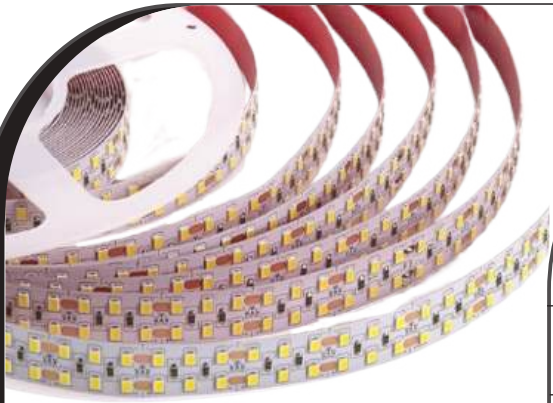

AVIZAKTA

COSMO 12V FLEXIBLE STRIP LIGHT

2
YEARS
WARRANTY

HEAVY
CHIP

BEST SUITED WITH
THEON DRIVERS

LENGTH:
5mtr/roll

COPPER
PCB

CRI >90

2835 STRIP 180 LED / MTR

180LED   5MM / 10MM
18W / MTR - 12V DC

COLOR	DETAIL
WHITE / WARMWHITE / BLUE	170
NATURAL WHITE	180
5MM - WH / WW / NW	180
3ACTION - WH + WW + NW	250

*PER METER