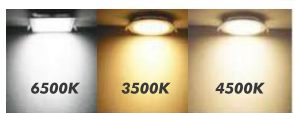

AVIZAKTA

SMART SERIES

Dimmable

TUNABLE

APP

2.4GHz

2 YEARS WARRANTY

SMART LED PANEL

RF 2.4G REMOTE

D.L.P- 700

SMART PANEL LIGHT

Square Round

8W

DLP : 1200

CUT-OUT: 4 INCHES
OUTER : 5 INCHES
Dimmable & Tunable

15W

DLP : 1400

CUT-OUT: 6 INCHES
OUTER : 7 INCHES
Dimmable & Tunable

22W

DLP : 1700

CUT-OUT: 8 INCHES
OUTER : 9 INCHES
Dimmable & Tunable

SMART SURFACE LIGHT

Square Round

8W

DLP : 1400

SIZE : 5 INCHES
Dimmable & Tunable

15W

DLP : 1700

SIZE : 7 INCHES
Dimmable & Tunable

22W

DLP : 2000

SIZE : 9 INCHES
Dimmable & Tunable