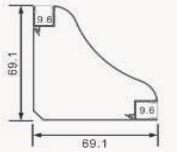

DOUBLE CORNER PROFILE

L - 02

D.L.P. - 1400

DIMENSION : 69.1 * D69.1MM
LED BASE 9.6MM X 2