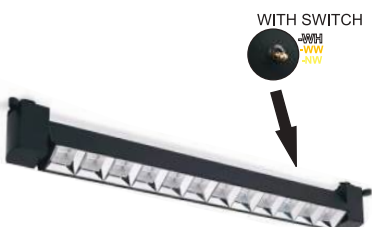

COSMO
26W

TRACK SPOT LIGHT

D.L.P - 2000

WITH SWITCH : 3000K / 4000K / 6500K

LENGTH : 270 MM

MODEL : SPOT

BODY : PKW / BLACK

TRACK
LIGHTS